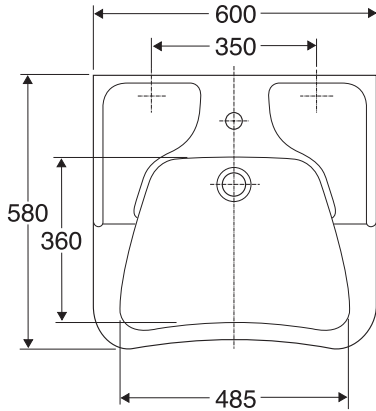

Ifö wash basin 2512

A sturdy and stabled constructed wash basin with plenty of space under the wash basin. Large basin affords plenty of space, practical for those who need assistance at washing. Easy to grip edges, that provide good support for arms and hands. The wash basin is available both with and without drainage outlet. Mounted on bolts.

Product	Ifö no
With drainage outlet	25120
Without drainage outlet	2512000000100

2512, 600x580 mm

Tolerance +/- 2%