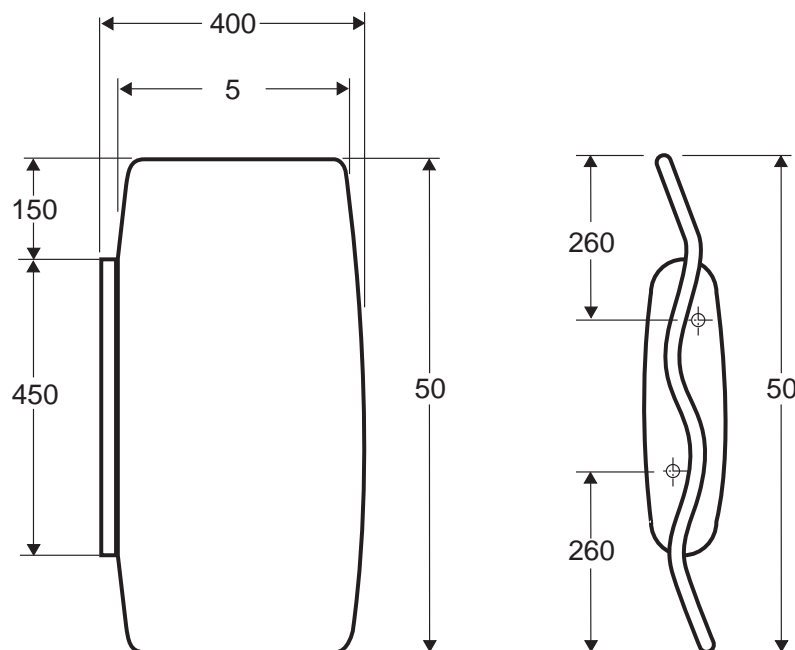

# Ifö Public separation wall for urinals

Ifö Public separation wall for urinals  
made in porcelain

Ifö no.

40800

In white only.

The delivery includes:  
Mounting parts  
Mounting instruction, Ifö no. 91018

All dimensions in mm.

**4080, 750x400**

Dimensional tolerance  $\pm 2\%$