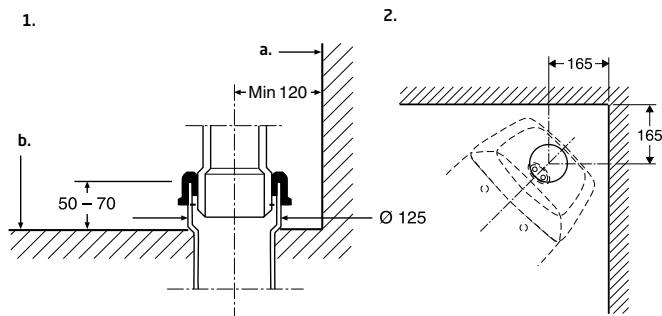

1. Mounting perpendicular to floor. **a.** Ready wall **b.** Ready floor
2. Corner installation