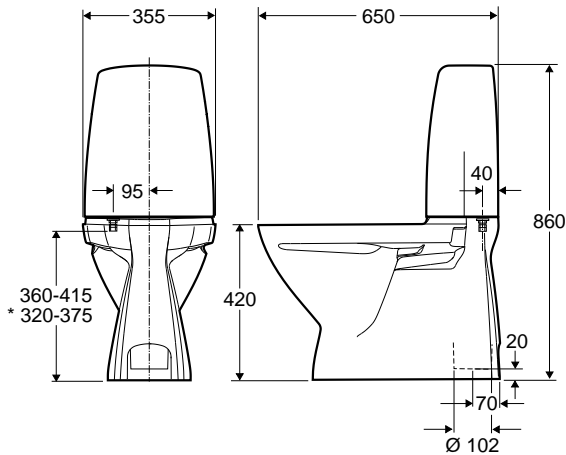

## Ifö Sign Art WC unit 6840

WC unit with one-piece, seamless cistern for ease of cleaning and Fresh WC (hygienic dosing solution in the flush button) as standard. Mounted using industrial grade silicone, no screw holes. Soft close and quick-release function seat is included. Double flush 4/2 litres. Height without seat and cover, 42 cm.

**The delivery includes:**  
 Mounting kit Ifö no. Z98380:  
 Cover plate at rear of bowl  
 Operating and maintenance instructions  
 Shut off valve  
 Soft closing seat with with quick-release function

Product	Ifö no.	EAN no.
White with Pressalit Sign Art hard seat white, 4/2 litres	68400701100010	7391515097863
White with white Pressalit hard seat, 6/3 litres	68400700200010	7391515098532

### 6840, Integral S-trap

Type-approved dual flush. Large flush adjustable between 3.5 and 8 litres, small flush between 2 and 4 litres. Flush volume preset at the factory to 4/2 alt. 6/3 litres. Dimensional tolerance +/-2%