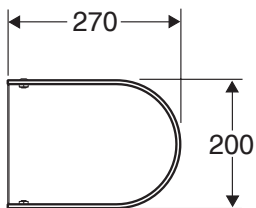

8580080

Stainless steel pedestal

Produced of stainless steel.
Delivered with
complete installation kit.

Fits to
Ifö Public Steel wash basin