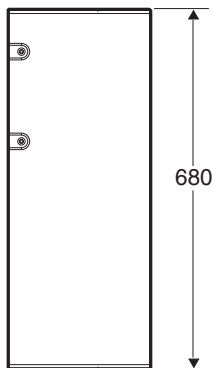

Ifö Public Steel stainless steel pedestal

Product	Ifö no
Full pillar for wash basin	8575080
Half-pillar for wash basin	8580080

8575080

8580080

Stainless steel pedestal

Produced of stainless steel.
Delivered with
complete installation kit.

Fits to
Ifö Public Steel wash basin