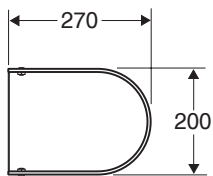

Ifö Public Steel stainless steel pedestal

Product	Ifö no
Full pillar for wash basin	8575080
Half-pillar for wash basin	8580080

8575080

8580080

Stainless steel pedestal

Produced of stainless steel.
Delivered with
complete installation kit.

Fits to
Ifö Public Steel wash basin