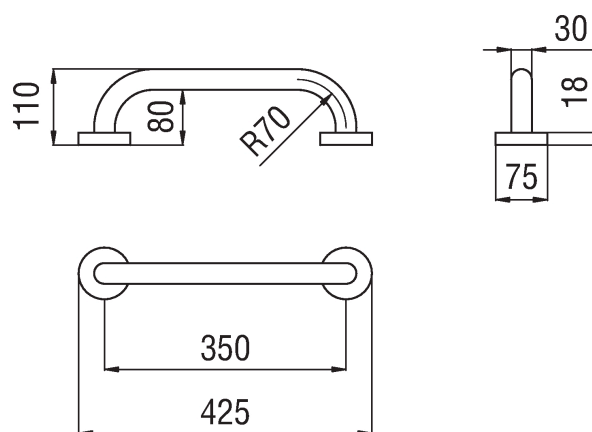

Image

Technical drawing

Specifications

Accessories
Grab bar
Finish: White
Centreline distance 350 mm