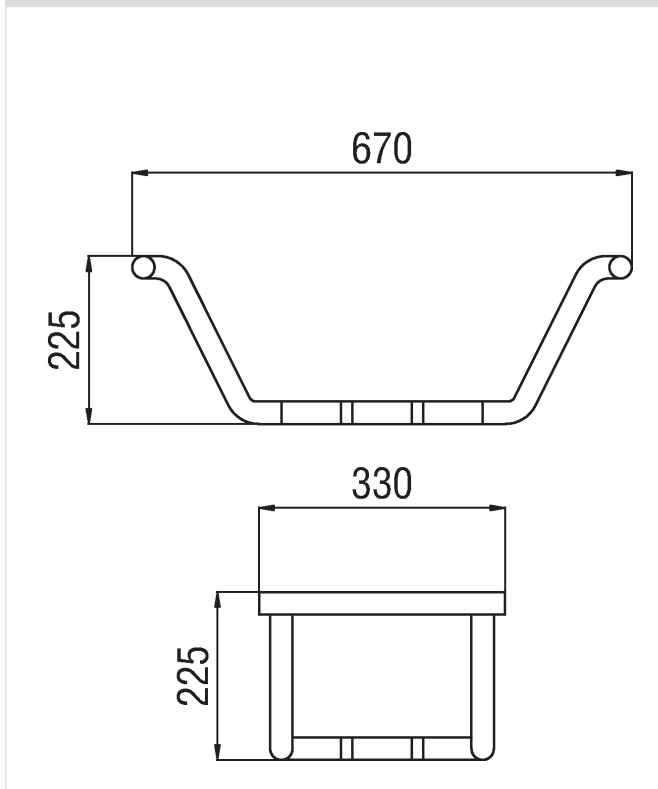

Image

Technical drawing

Specifications

Accessories
Seat for tub
Finish: White
Packaging: 4,21 kg