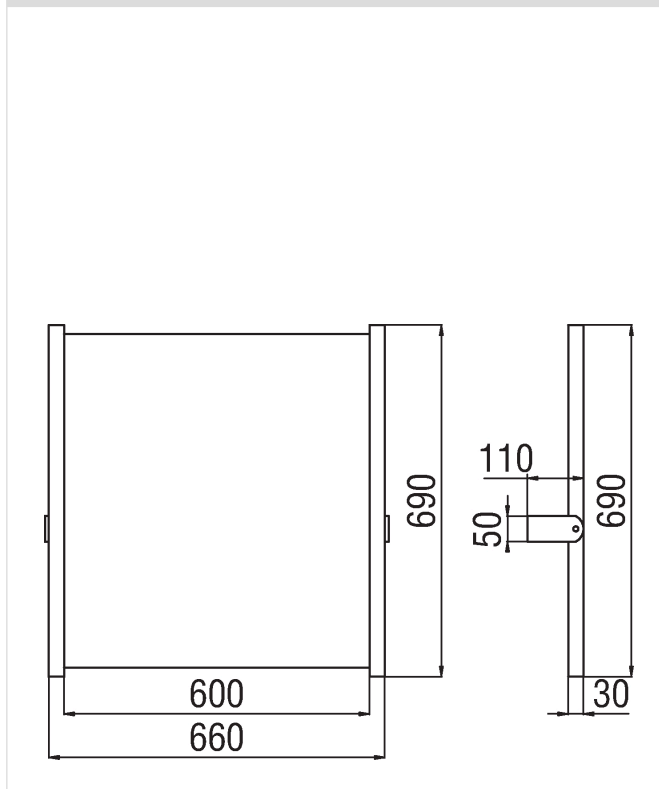

Image

Technical drawing

Specifications

Accessories

Reclining mirror

Finish: White

Packaging: 72,5 x 76 x 8 cm / 0,04408 m<sup>3</sup> / 10 kg