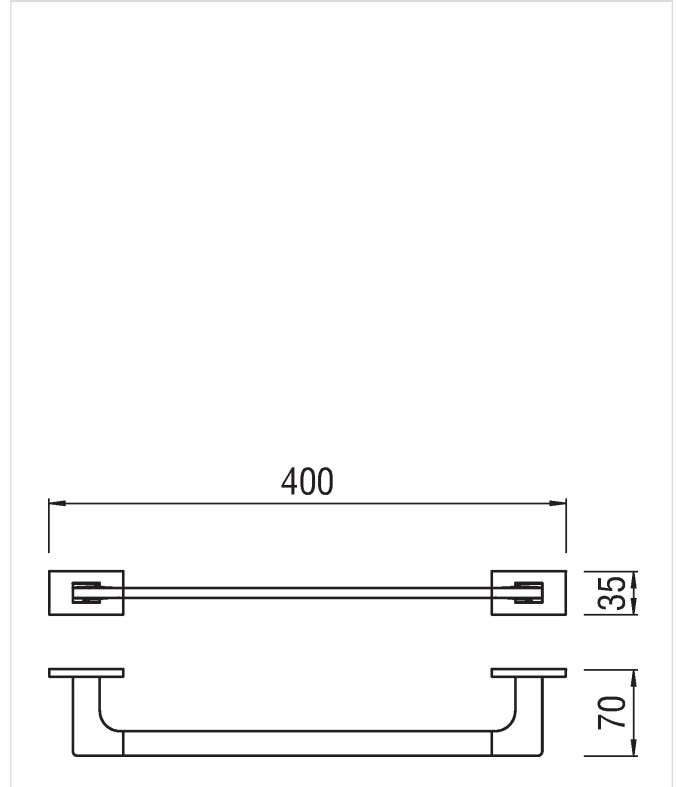

CUBE
ACCB20/420CR

Image

Technical drawing

Specifications

Accessories
Towel holder
Finish: Chrome
Dimension 420 mm
Wall-mounted