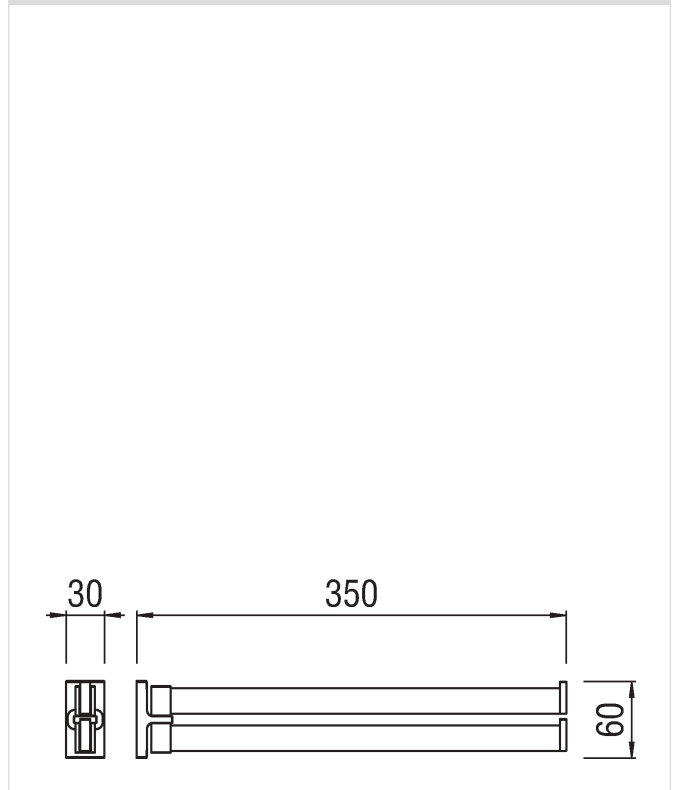

CUBE  
ACCB22/2XCR

Image

Technical drawing

Specifications

- Accessories
- Towel holder
- Finish: Chrome
- Wall-mounted
- Double
- Adjustable