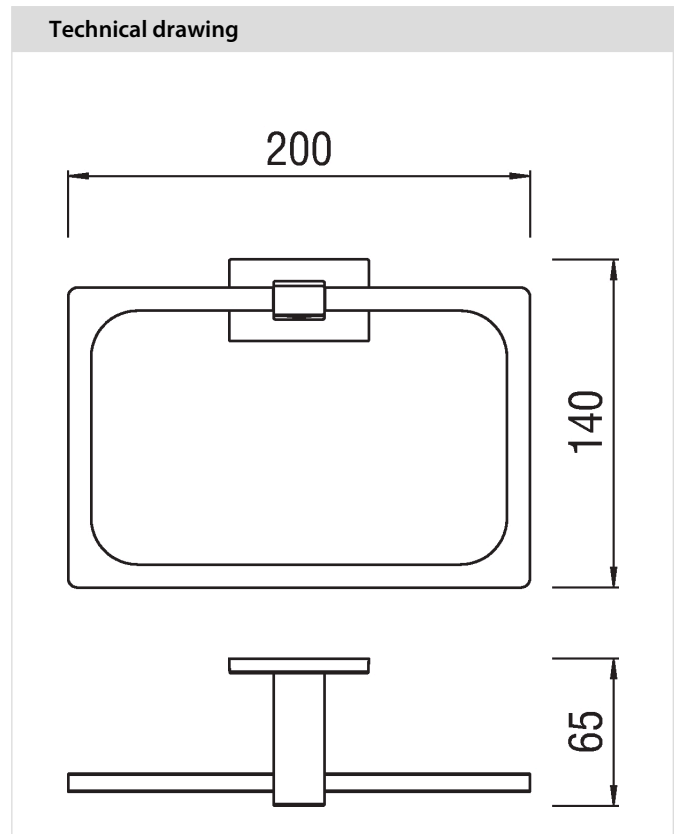

CUBE
ACCB25CR

Specifications

Accessories
Towel holder
Finish: Chrome
Wall-mounted
Ring type