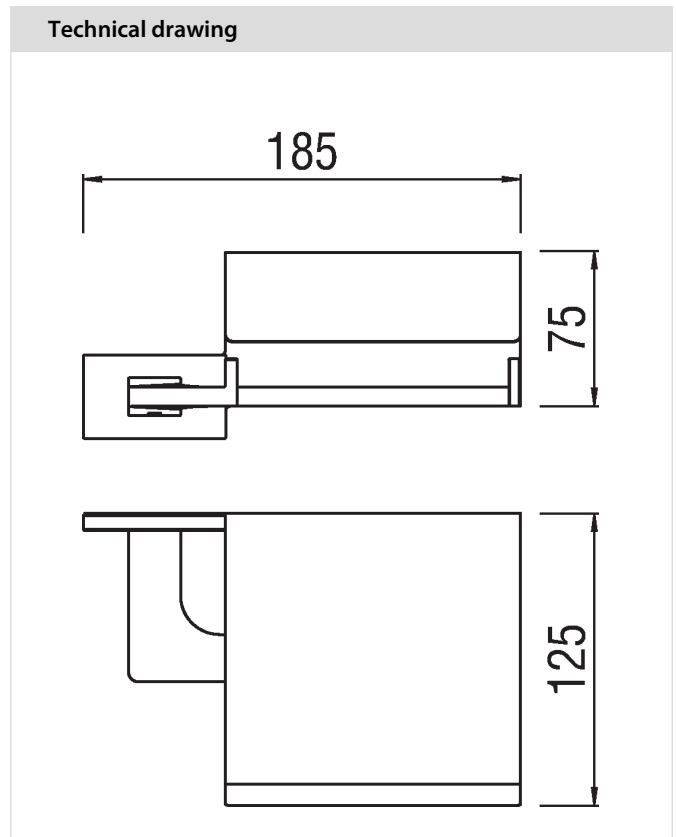

CUBE
ACCB30/COCR

Specifications

- Accessories
- Toilet roll holder
- Finish: Chrome
- Wall-mounted
- With cover