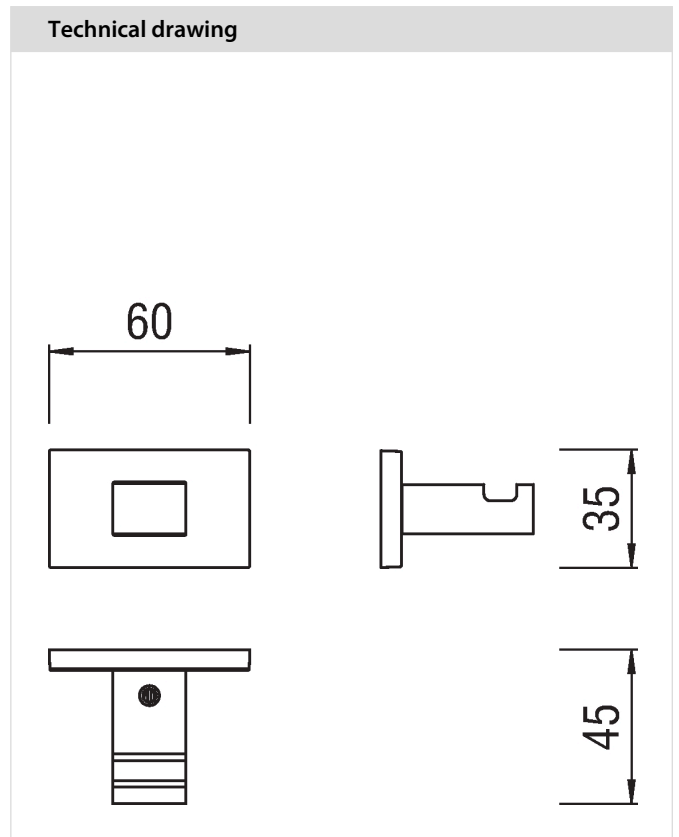

CUBE
ACCB50CR

Specifications

- Accessories
- Hanger
- Finish: Chrome
- Wall-mounted
- Single