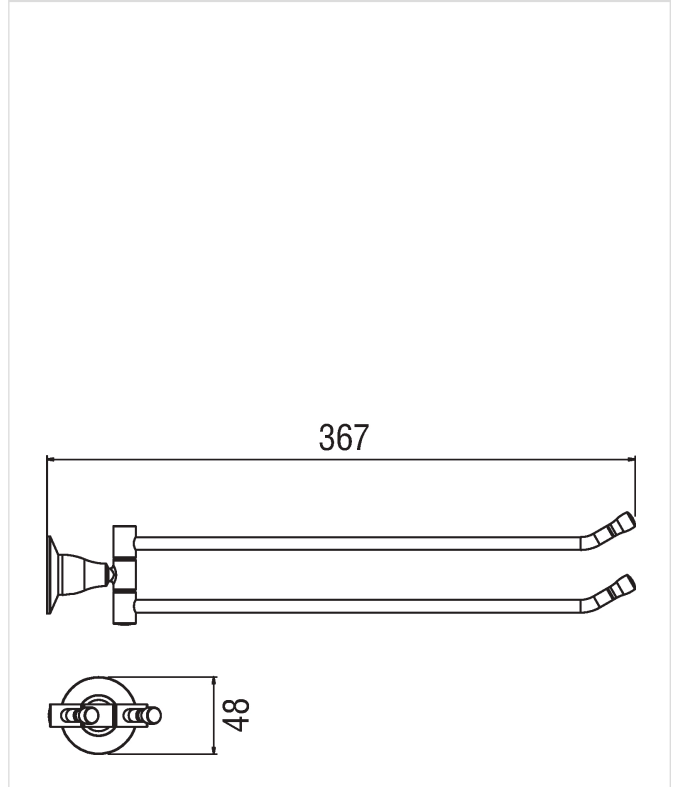

CARLOS PRIMERO T3 BR
ACCP22BR

Image

Technical drawing

Specifications

- Accessories
- Towel holder
- Finish: Bronze
- Double
- Adjustable
- Wall-mounted