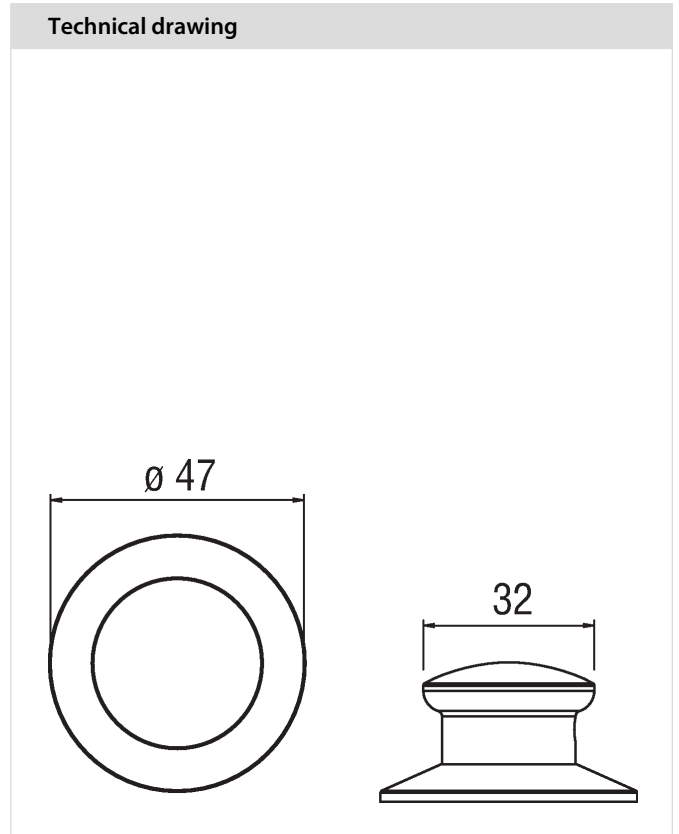

CARLOS PRIMERO T3 BR
ACCP50BR

Specifications

- Accessories
- Hanger
- Finish: Bronze
- Wall-mounted