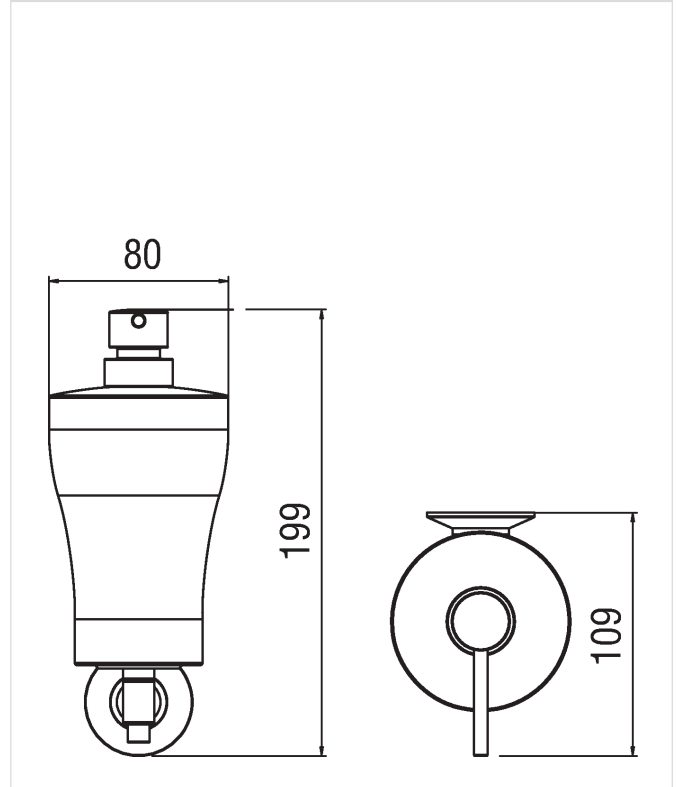

Image

Technical drawing

Specifications

Accessories
Soap dispenser
Finish: Bronze
Wall-mounted