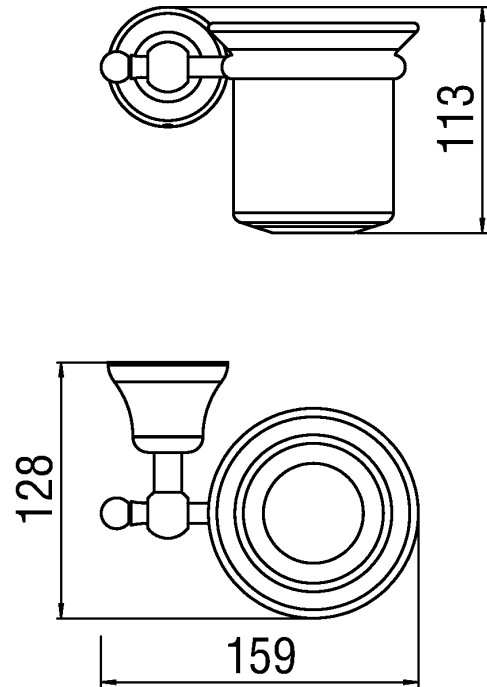

GRAZIA BR
ACGR12BR

NOBILIS[®]
The Best Technology for Water

Image

Technical drawing

Specifications

Accessories
Glass holder
Finish: Bronze
Wall-mounted