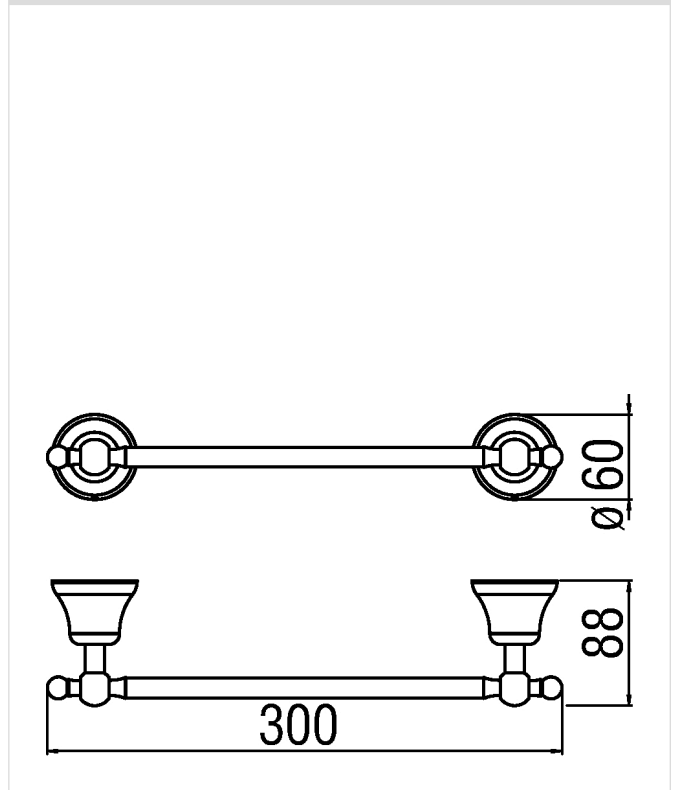

**GRAZIA BR**  
**ACGR20/300BR**

Image

Technical drawing

**Specifications**

Accessories  
Towel holder  
Finish: Bronze  
Dimension 300 mm  
Wall-mounted