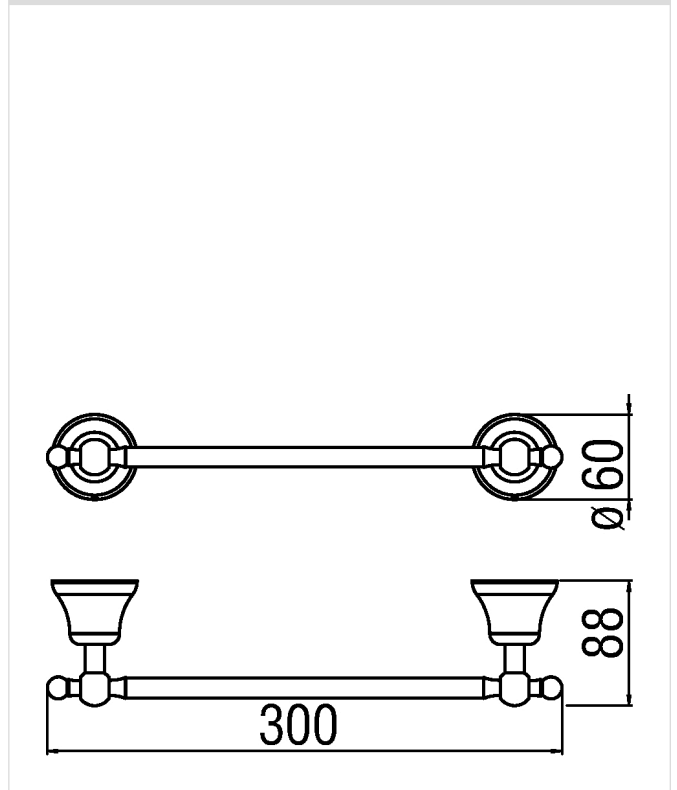

Image

Technical drawing

Specifications

Accessories
Towel holder
Finish: Chrome
Dimension 300 mm
Wall-mounted