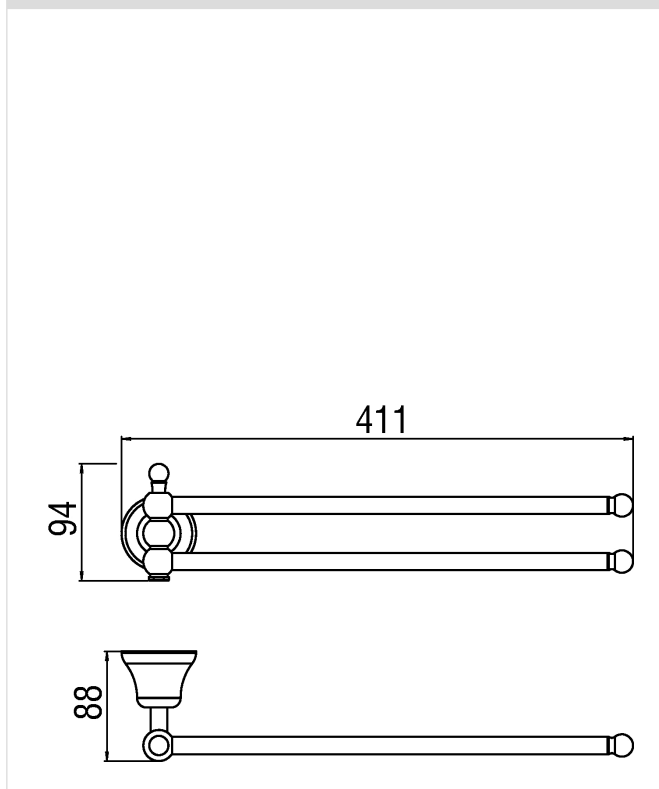

Image

Technical drawing

Specifications

- Accessories
- Towel holder
- Finish: Bronze
- Wall-mounted
- Double
- Adjustable