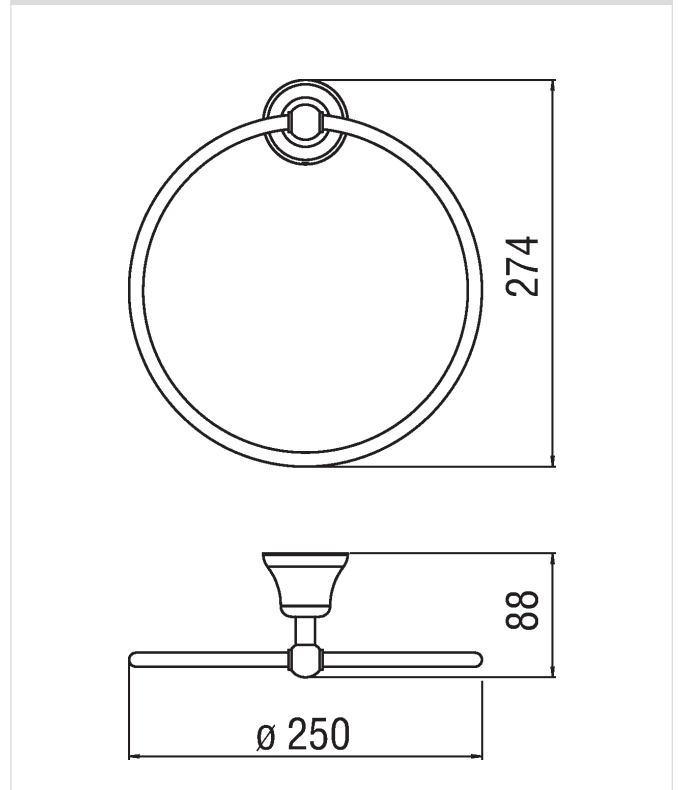

GRAZIA BR
ACGR25BR

NOBILIS[®]
The Best Technology for Water

Image

Technical drawing

Specifications

Accessories
Towel holder
Finish: Bronze
Wall-mounted
Ring type