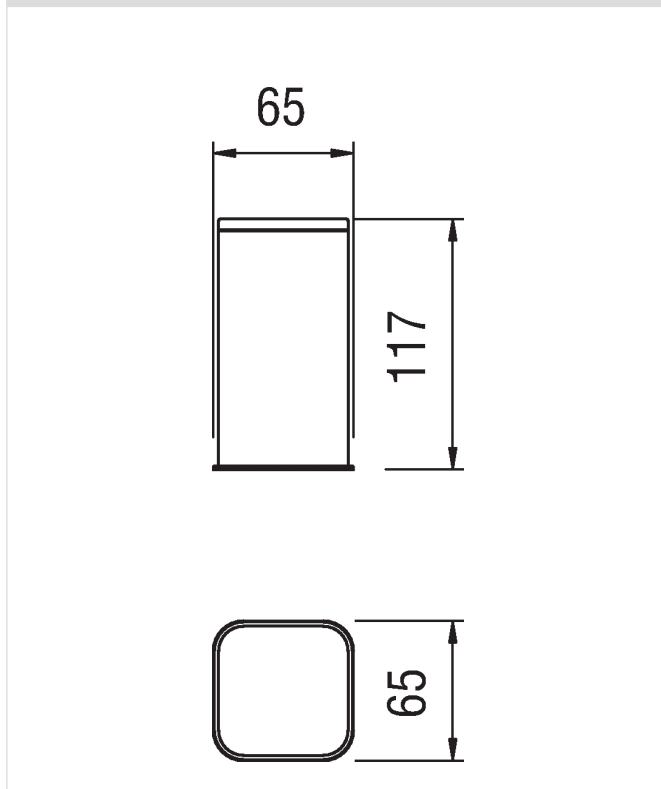

LOOP
ACLP11CR

NOBILIS[®]

The Best Technology for Water

Image

Technical drawing

Specifications

Accessories
Glass
Finish: Chrome
Free-standing