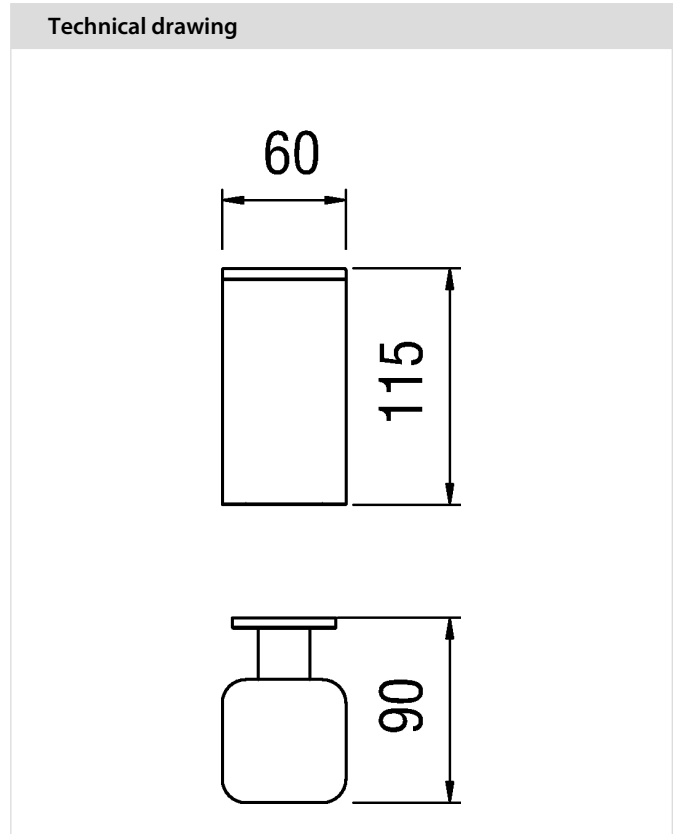

LOOP
ACLP12CR

Specifications

- Accessories
- Glass
- Finish: Chrome
- Wall-mounted