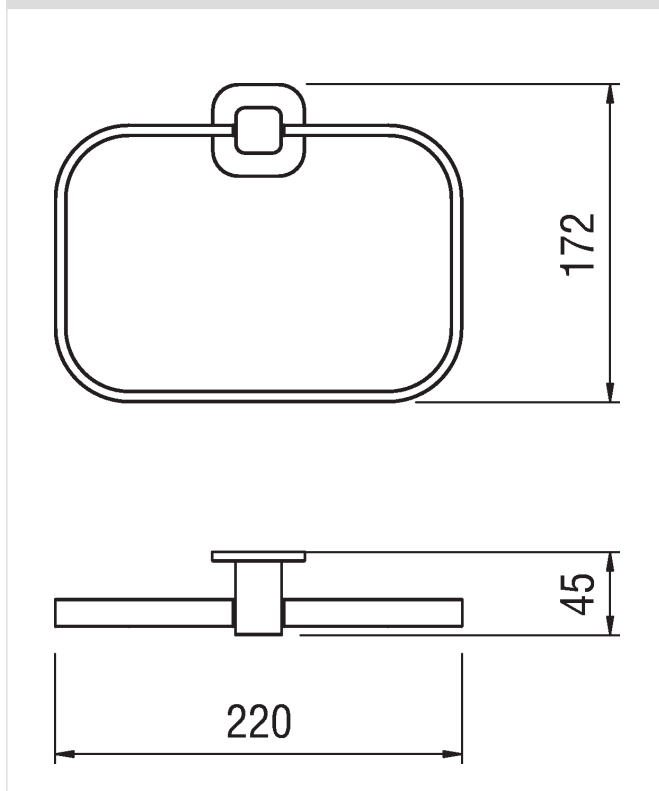

LOOP
ACLP25CR

NOBILIS[®]

The Best Technology for Water

Image

Technical drawing

Specifications

- Accessories
- Towel holder
- Finish: Chrome
- Wall-mounted
- Ring type