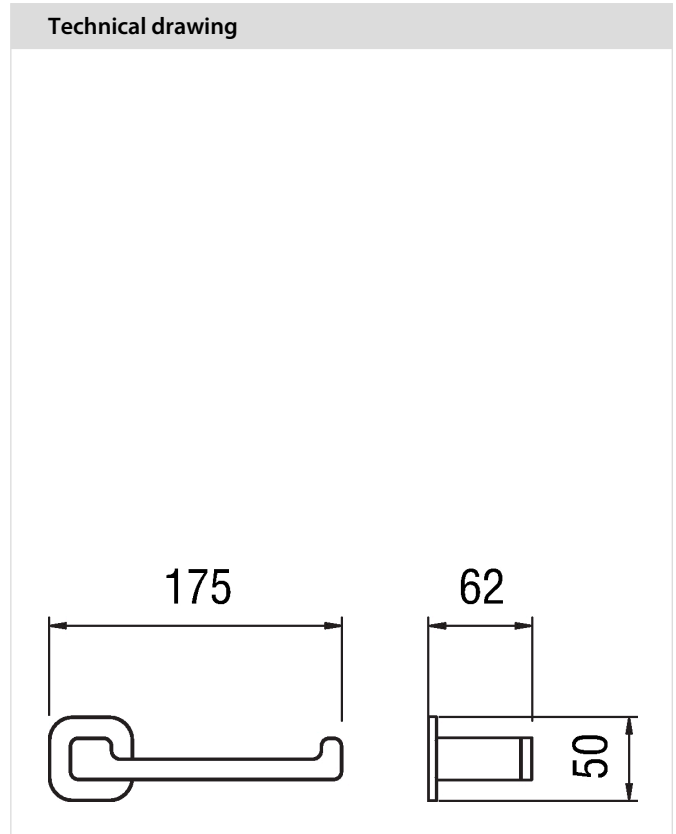

**LOOP
ACLP30CR**

Specifications

Accessories
Toilet roll holder
Finish: Chrome
Wall-mounted