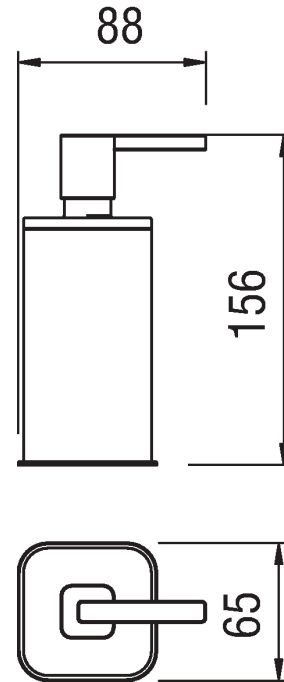

LOOP
ACLP61CR

Image

Technical drawing

Specifications

Accessories
Soap dispenser
Finish: Chrome
Free-standing