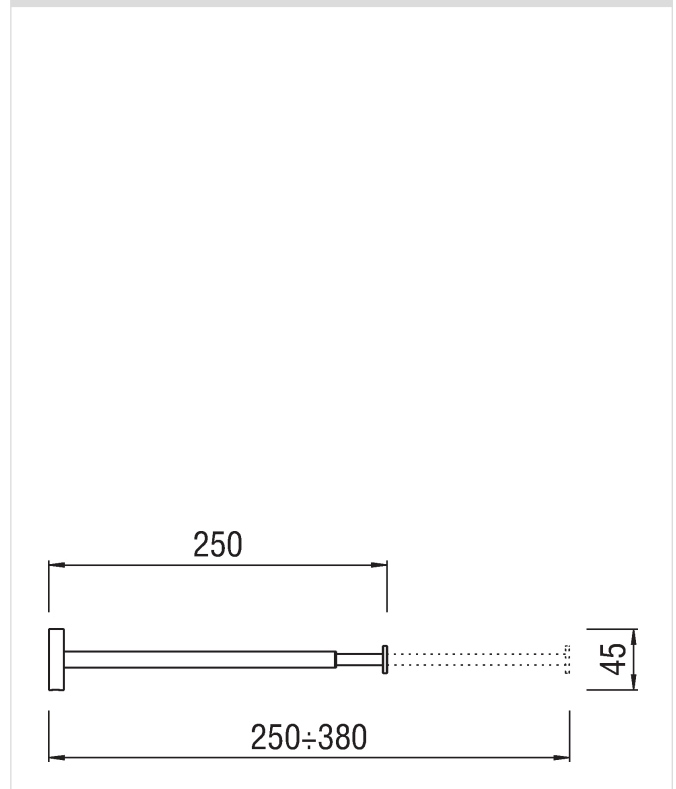

Image

Technical drawing

Specifications

- Accessories
- Towel holder
- Finish: Chrome
- Wall-mounted
- Extendable