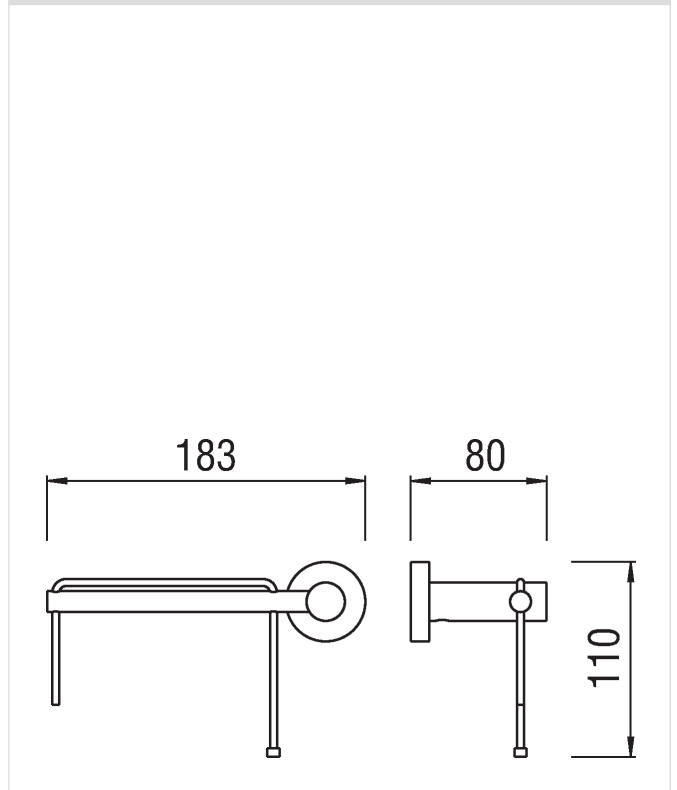

Image

Technical drawing

Specifications

Accessories
Toilet roll holder
Finish: Chrome
Left side
Wall-mounted