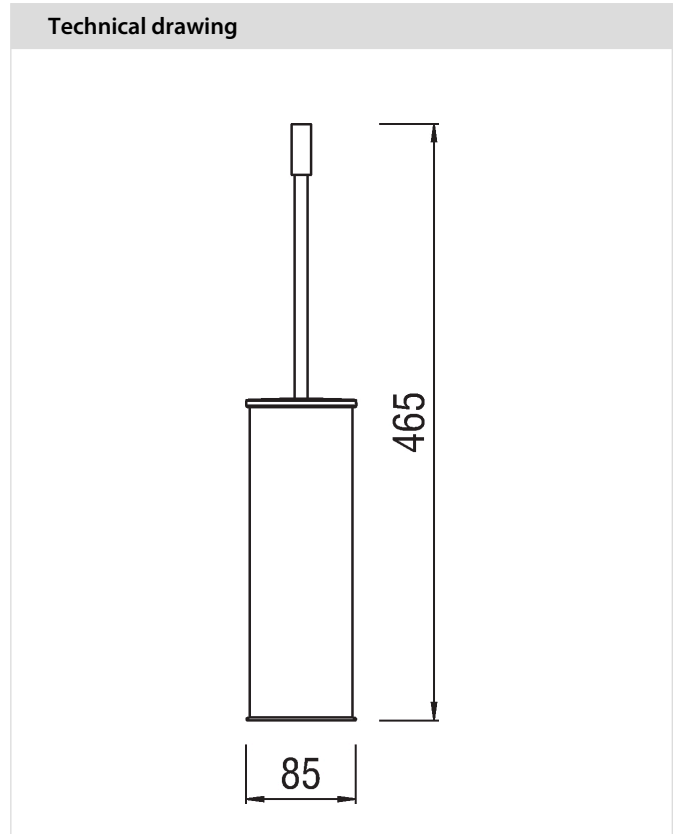

**PLUS**  
**ACPL41/465CR**

**Specifications**

- Accessories
- Brush holder
- Finish: Chrome
- Dimension 465 mm
- Free standing