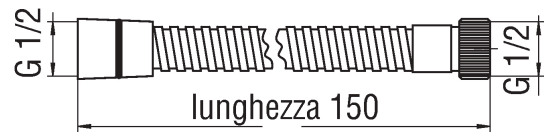

**FREE SHOWER**  
**AD135/5CR**

**Image**

**Technical drawing**

**Specifications**

- Accessories
- Hose
- Finish: Chrome
- 1/2" conical end nut
- Double seam
- In brass
- Dimension 150 cm