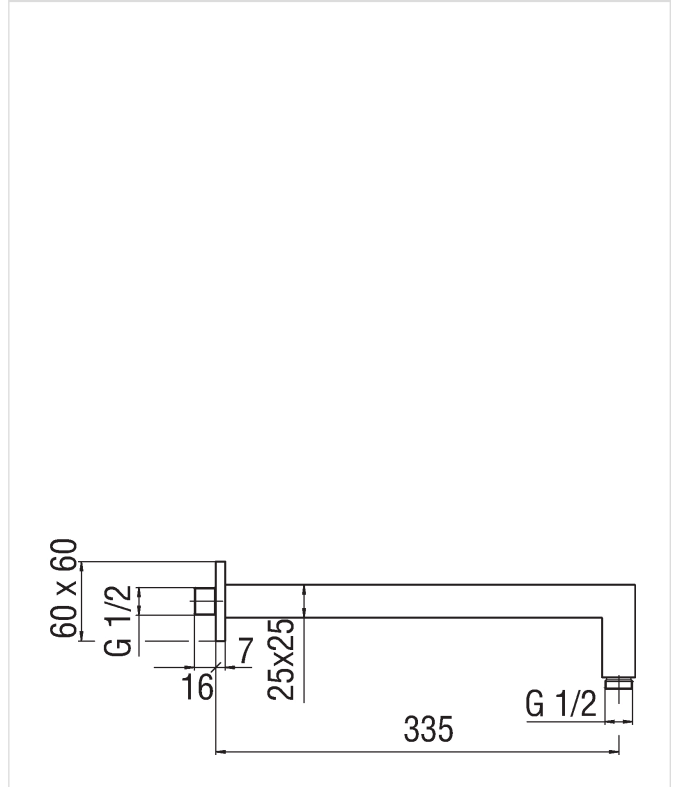

CUBE
AD138/24CR

Image

Technical drawing

Specifications

Shower
Wall arm
Finish: Chrome
Dimension 350 mm