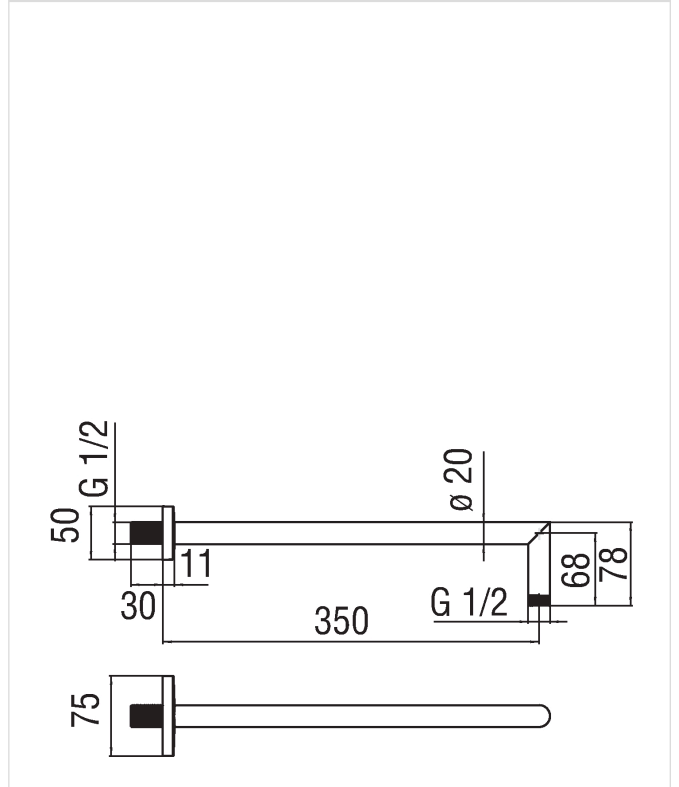

Image

Technical drawing

Specifications

Shower  
Wall arm  
Finish: Chrome  
Dimension 350 mm