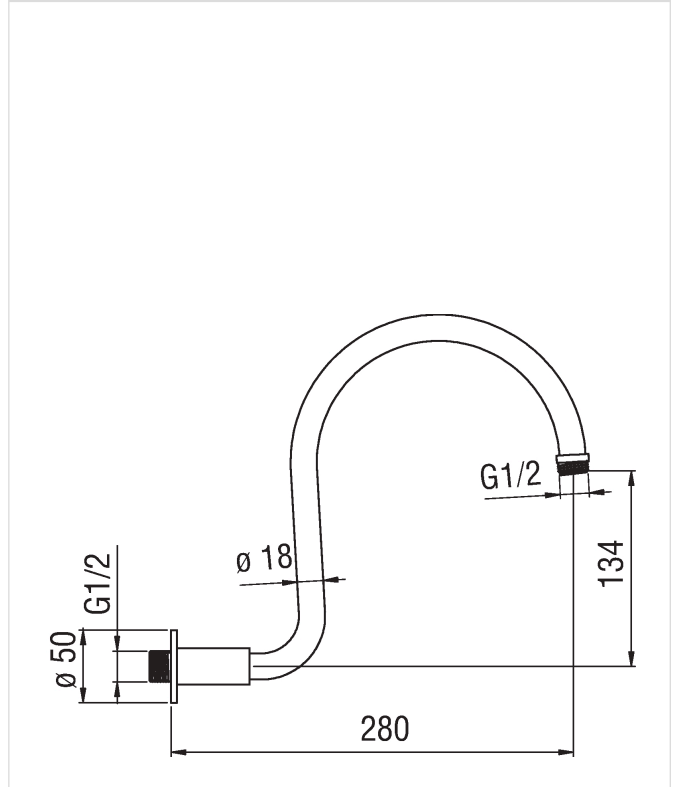

Image

Technical drawing

Specifications

Shower
Wall arm
Finish: Chrome
Dimension 280 mm