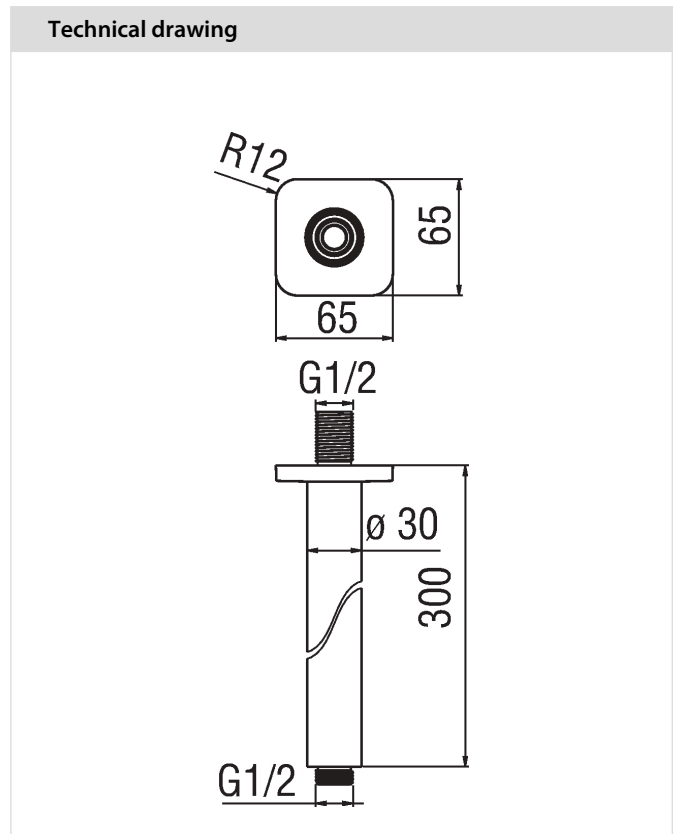

LOOP
AD138/62CR

Specifications

- Shower
- Ceiling arm
- Finish: Chrome
- 300 mm ceiling arm
- Dimension 300 mm