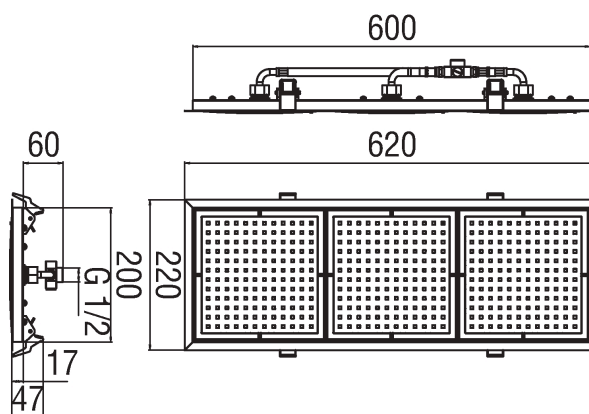

**UNIVERSAL RAIN**  
**AD139/38CCR**

**NOBILI**®

The Best Technology for Water

**Image**

**Technical drawing**

**Specifications**

Shower  
Flush fit shower head  
Finish: Abs chrome  
Dimensions 620 x 220 mm  
1-way inlet  
Rain jet  
Anti limescale system  
Packaging: 70,5 x 29 x 10,8 cm / 0,02208 m<sup>3</sup> / 4 kg

**Flow rate diagram**