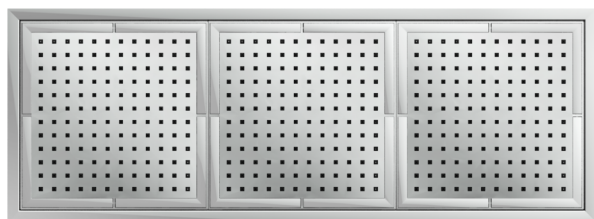

**UNIVERSAL RAIN**  
**AD139/38CCR**

**NOBILI**®

The Best Technology for Water

**Image**

**Technical drawing**

**Specifications**

Shower  
Flush fit shower head  
Finish: Abs chrome  
Dimensions 620 x 220 mm  
1-way inlet  
Rain jet  
Anti limescale system  
Packaging: 70,5 x 29 x 10,8 cm / 0,02208 m<sup>3</sup> / 4 kg