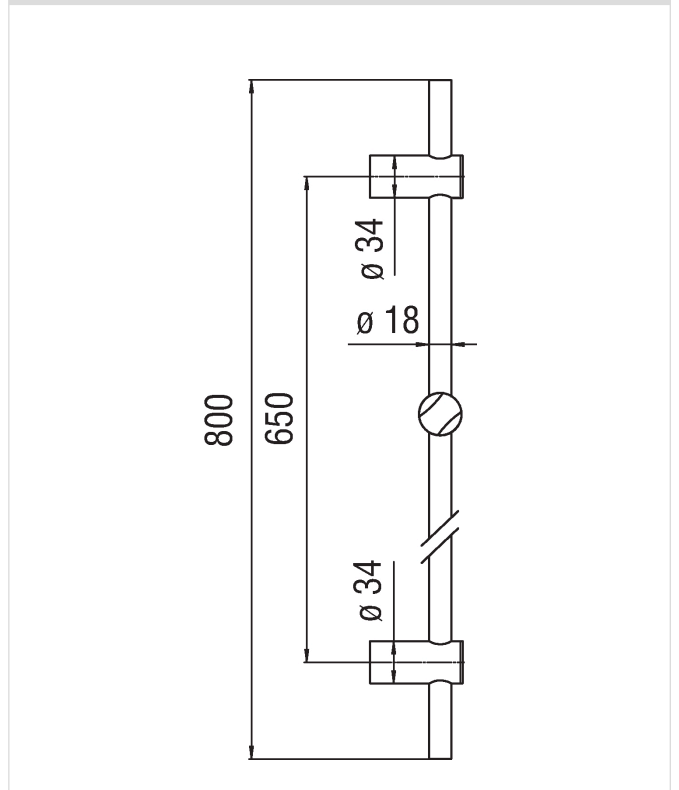

Image

Technical drawing

Specifications

Accessories  
Wall rail  
Finish: Chrome  
Centreline distance 65 cm  
Sliding adjustable hand shower support