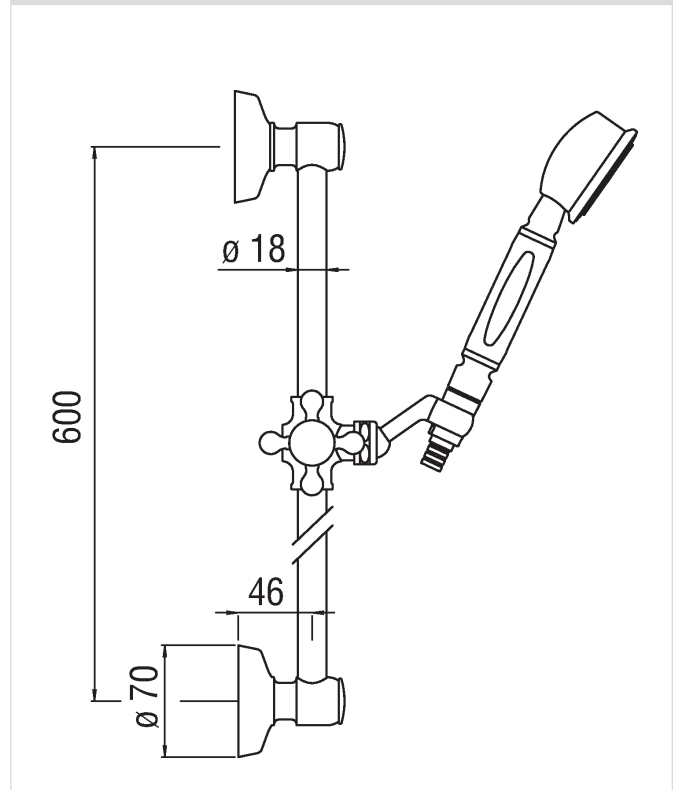

SOFI BR  
AD140/48BR

Image

Technical drawing

Specifications

- Shower
- Wall rail
- Finish: Bronze
- Centreline distance 60 cm
- Sliding adjustable hand shower support
- Single jet hand shower
- 150 cm hose
- Packaging: 2 kg