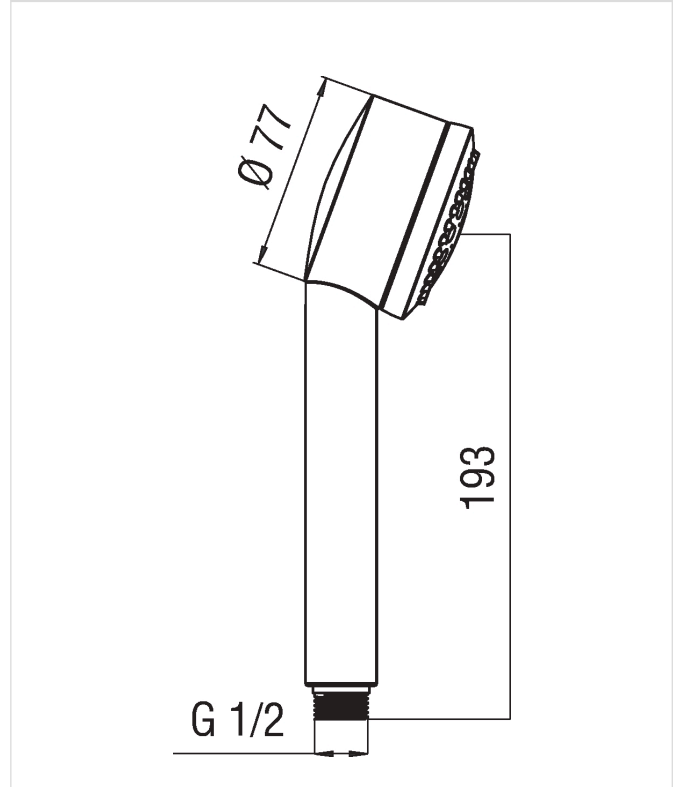

**FREE SHOWER  
AD142/106CR**

Image

Technical drawing

**Specifications**

- Accessories
- 3-jet shower head
- Finish: Chrome
- Anti limescale system
- 1/2" connection