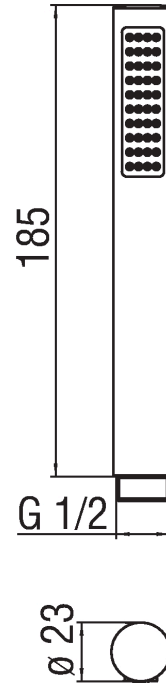

**FREE SHOWER
AD142/126CR**

Image

Technical drawing

Specifications

Accessories
Single jet shower head
Finish: Chrome
1/2" connection