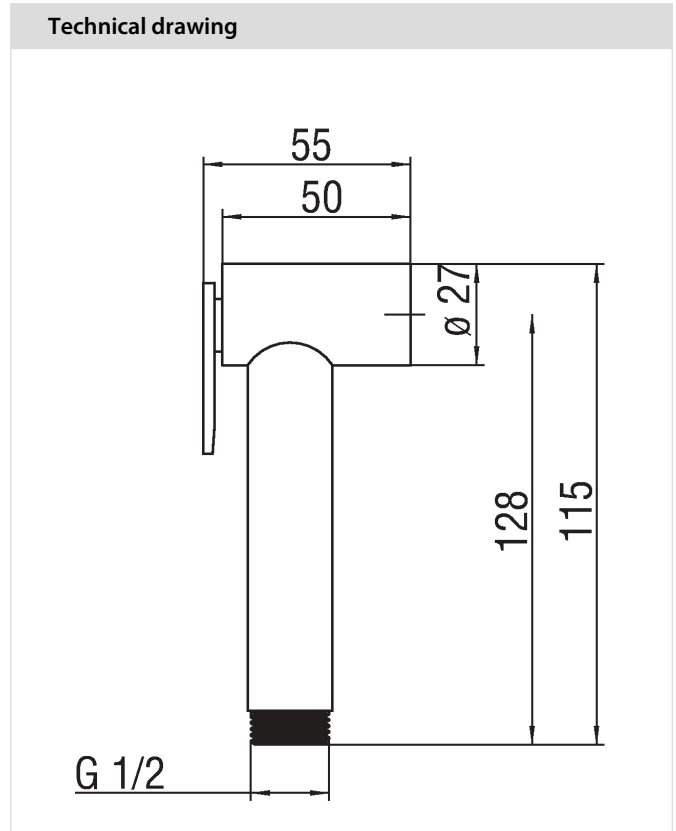

FREE SHOWER
AD142/132CR

Specifications

- Accessories
- Single jet shower head
- Finish: Chrome
- 1/2" connection
- Open/close button