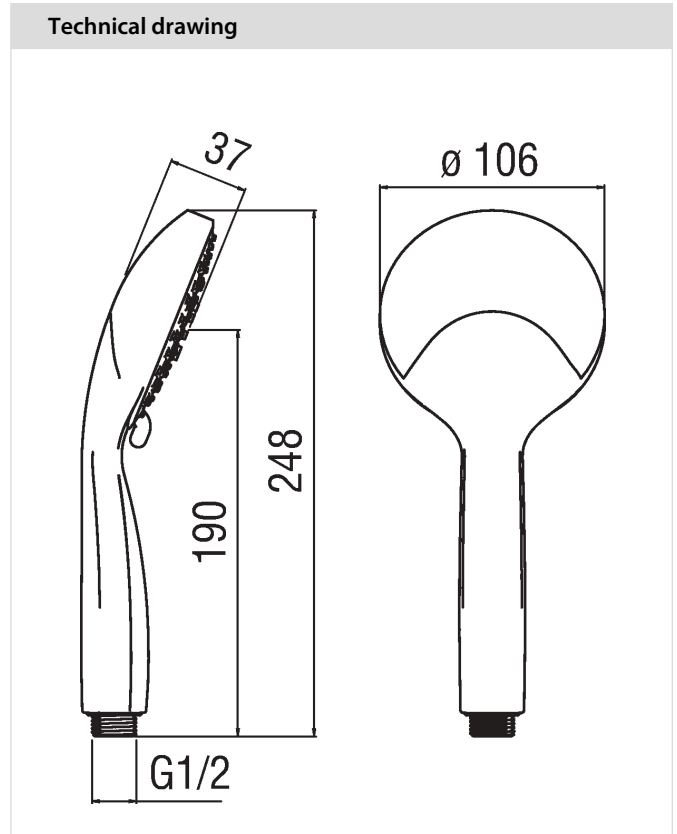

**FREE SHOWER
AD142/143CR**

Specifications

Accessories
3-jet shower head
Finish: Chrome
1/2" connection