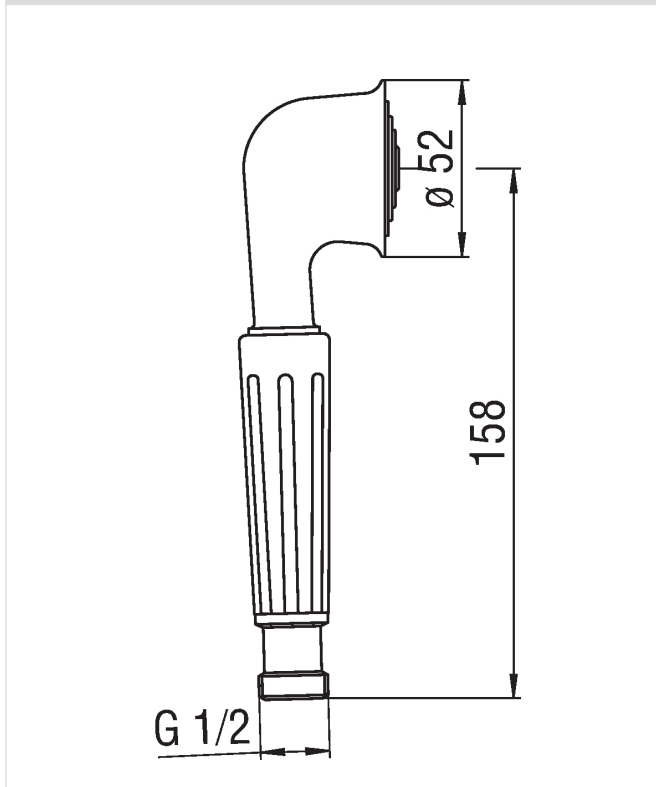

**FREE SHOWER  
AD142/31CR**

**NOBILIS®**

The Best Technology for Water

**Image**

**Technical drawing**

**Specifications**

Accessories  
Single jet shower head  
Finish: Chrome  
1/2" connection

**Flow rate diagram**