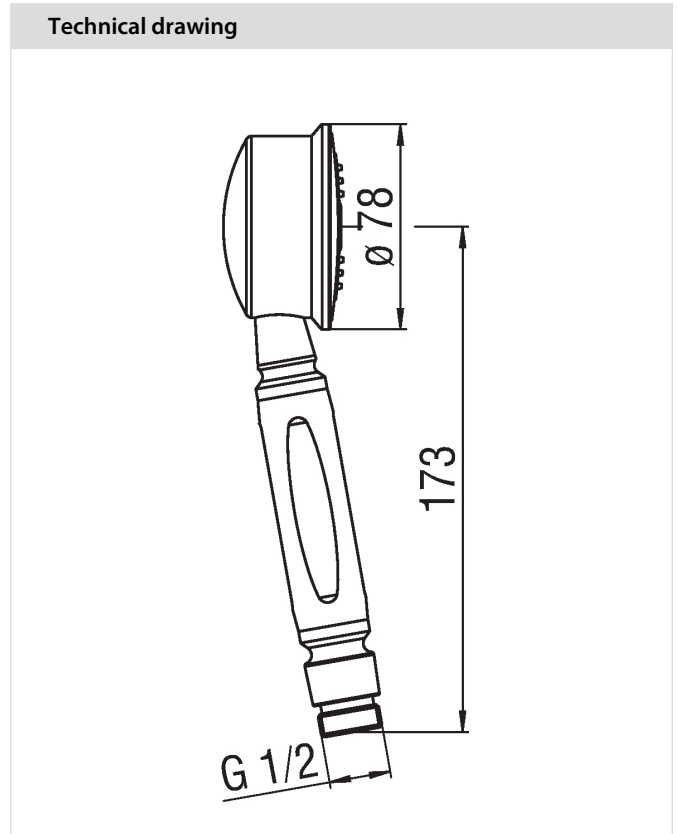

**FREE SHOWER
AD142/82CR**

Specifications

Accessories
Single jet shower head
Finish: Chrome
1/2" connection