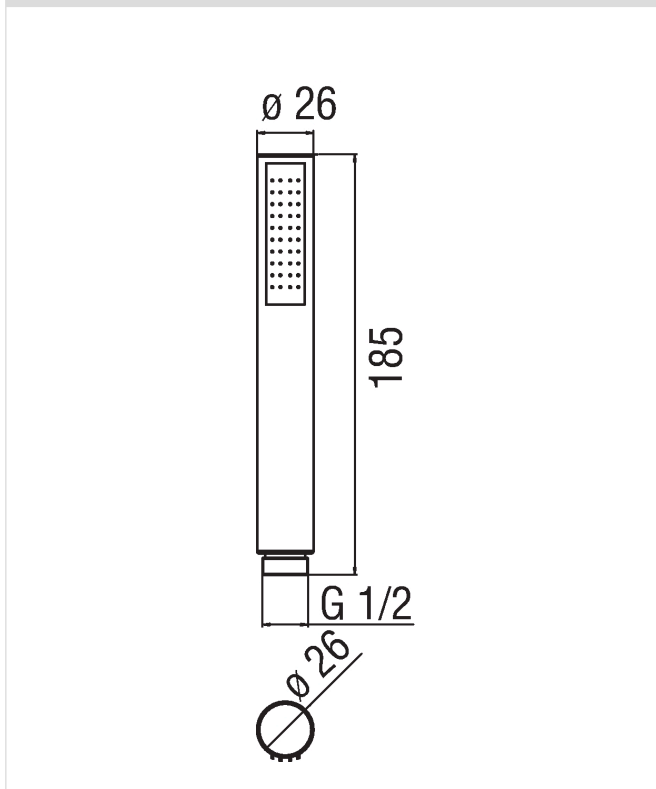

**FREE SHOWER  
AD142/91CR**

**NOBILI**®

The Best Technology for Water

**Image**

**Technical drawing**

**Specifications**

Accessories  
Single jet shower head  
Finish: Chrome  
1/2" connection

**Flow rate diagram**