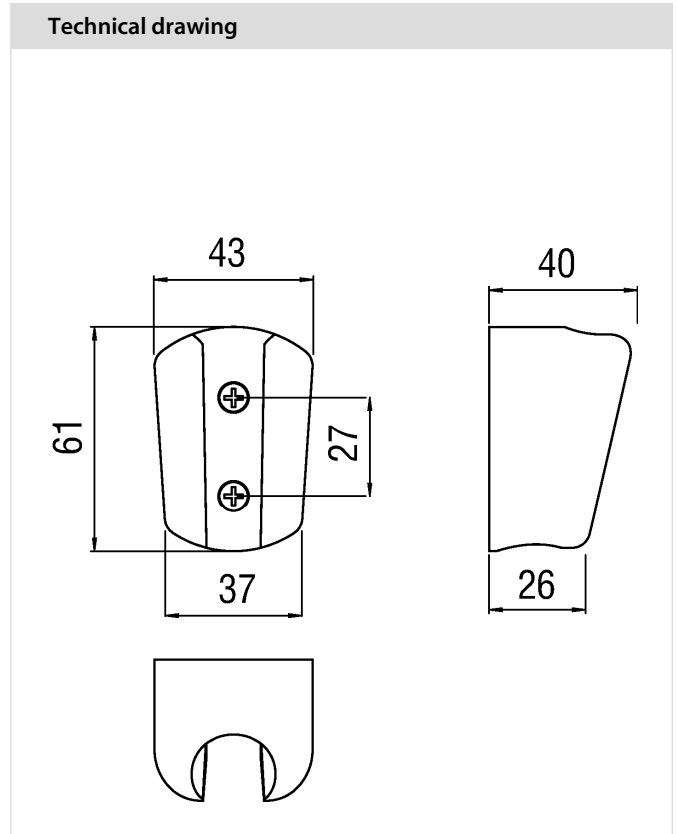

**FREE SHOWER  
AD147/1CR**

**Specifications**

- Accessories
- Shower head support
- Finish: Chrome
- Fixed