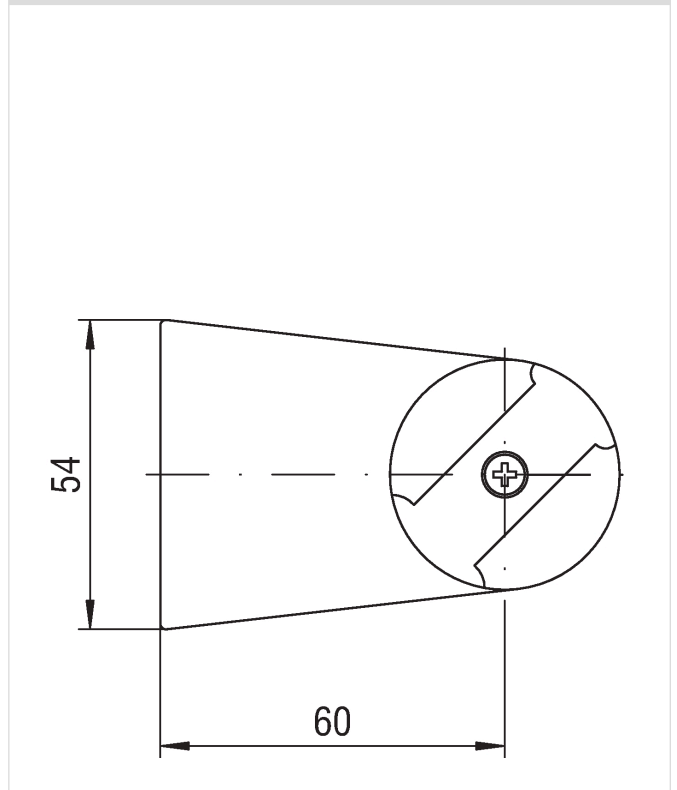

**FREE SHOWER
AD147/2CR**

Image

Technical drawing

Specifications

Shower
Shower head support
Finish: Chrome
Adjustable