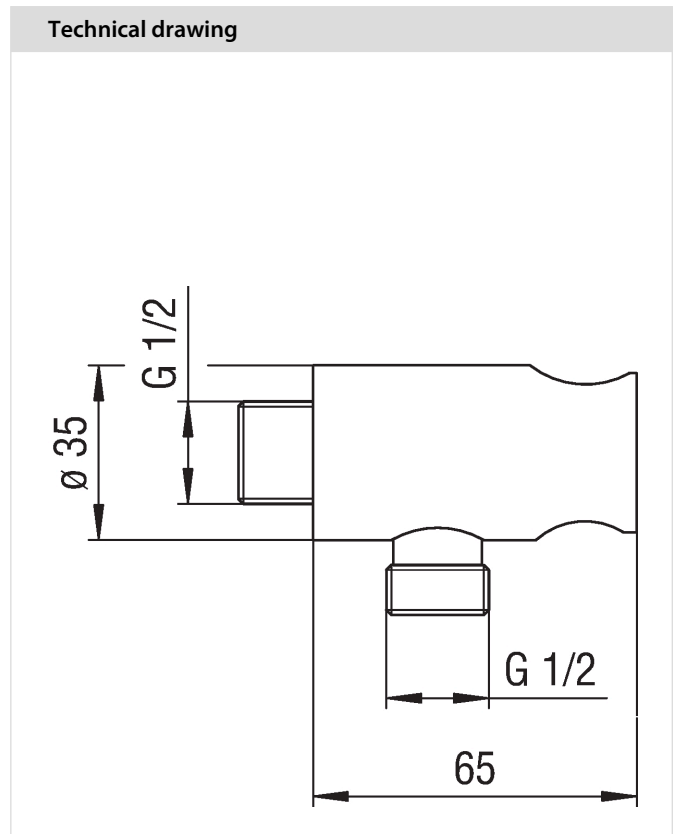

**FREE SHOWER
AD147/5CR**

Specifications

- Shower
- Water connection
- Finish: Chrome
- Fixed hand shower support
- 1/2" outlet