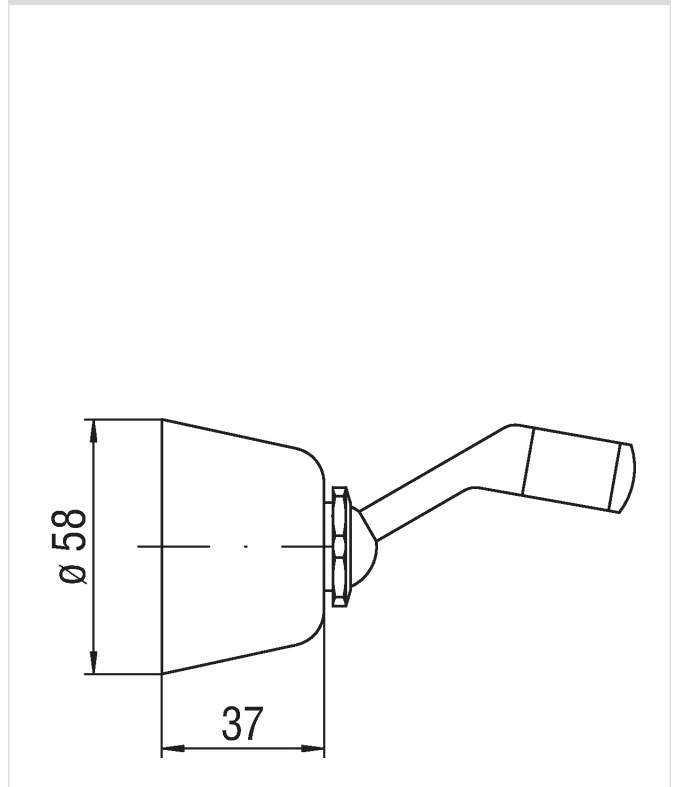

**FREE SHOWER  
AD148/1CR**

Image

Technical drawing

**Specifications**

- Accessories
- Shower head support
- Finish: Chrome
- Adjustable