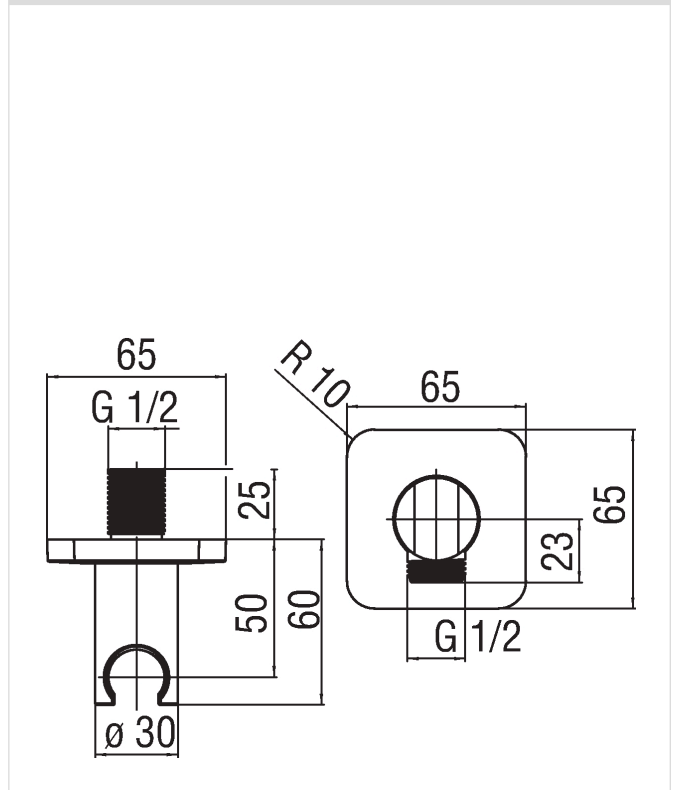

**FREE SHOWER  
AD150/82CR**

Image

Technical drawing

**Specifications**

Shower  
Water connection  
Finish: Chrome  
Fixed hand shower support  
1/2" outlet