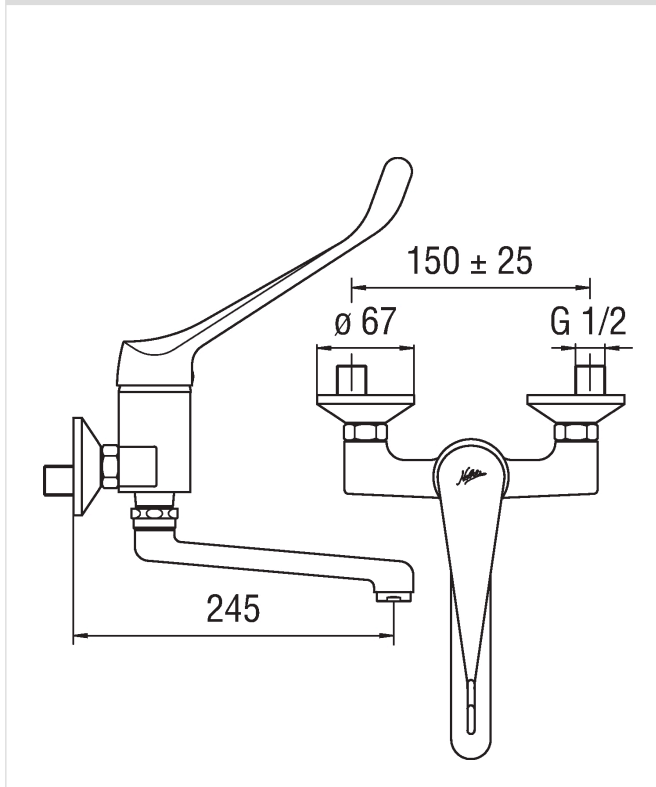

Image

Technical drawing

Specifications

- Sink
- External unit
- Finish: Chrome
- Swivel spout
- Cartridge \varnothing 45 mm
- Aerator Neoperl® cascade M 24 x 1
- Packaging: 23,6 x 13 x 15,1 cm / 0,004632 m³ / 2,1 kg

Flow rate diagram