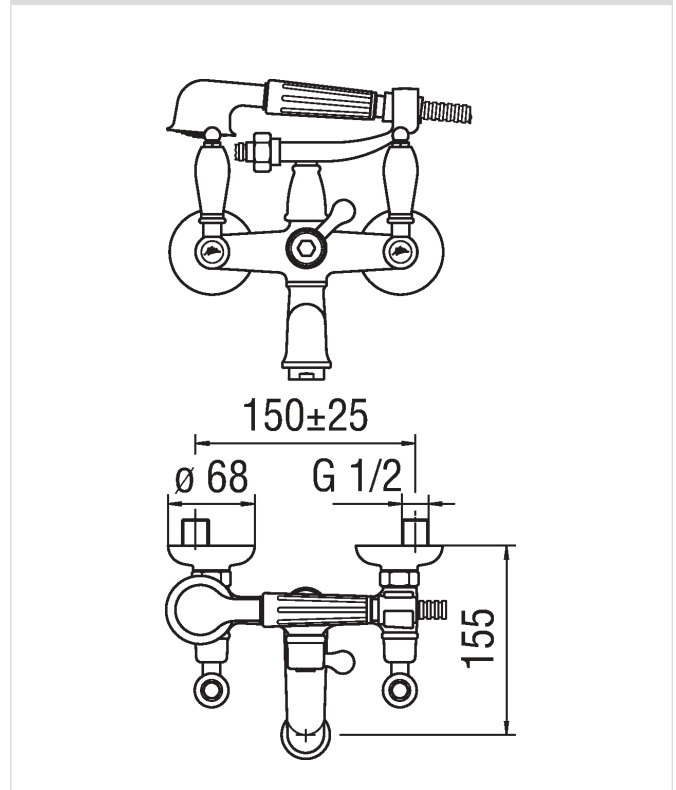

Image

Technical drawing

Specifications

- Tub
- External group with duplex
- Finish: Bronze
- Manual deviator
- Fixed hand shower support
- Single jet hand shower
- 150 cm hose
- Aerator Neoperl® M 28 x 1
- Packaging: 25,1 x 21 x 17 cm / 0,00896 m<sup>3</sup> / 3,5 kg

Flow rate diagram